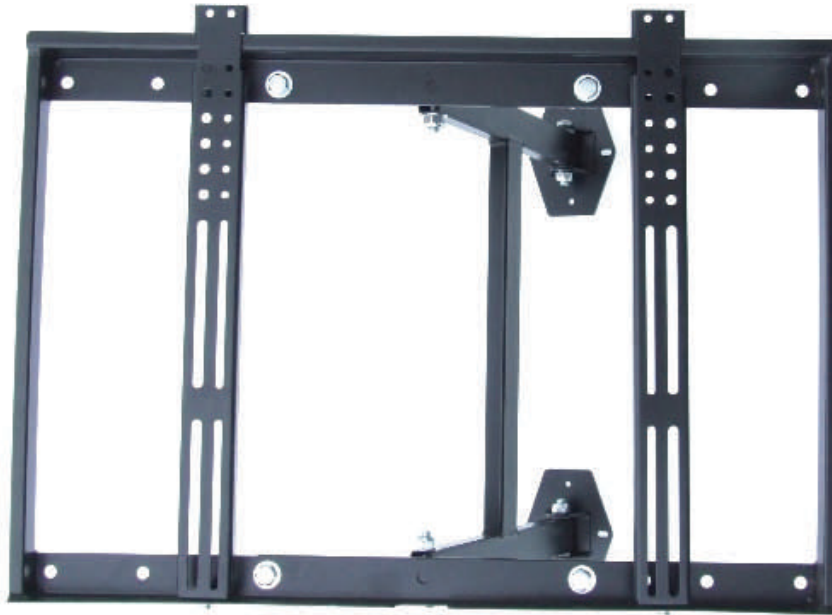

PLASMA/LCD TV SINGLE PIVOT WALL MOUNT

WPA-650

- Designed for Plasma/LCD TVs from 32 to 42 inch (80 to 106cm) with a minimum panel size of 700mm wide x 500 high.
- Single pivot arm with twin struts allows panel to be swivelled up to 80 degrees, left or right, depending on panel width.
- Distance from wall to rear of panel: 385mm
- Suitable for panels with mounting hole fixings from 75x75mm to 540x440mm (width x height)
- Load rating up to 100kg
- All-metal silver or black powder coated construction.
- Supplied fully assembled ready for mounting.