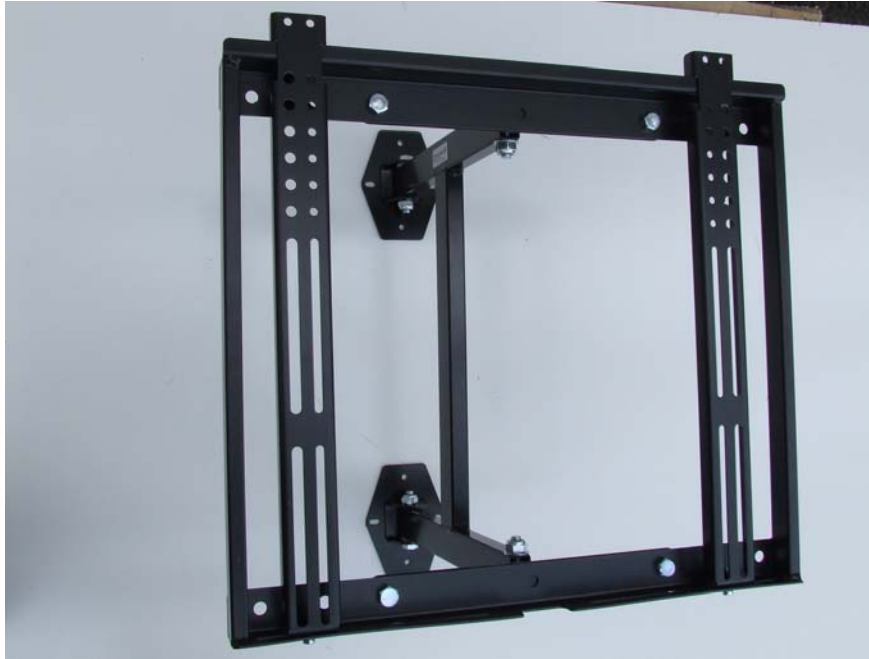

## PLASMA/LCD TV PIVOT ARM WALL MOUNT

### WPA-5SLED

- Designed for LCD or Plasma TVs from 32 to 55-inch (80 to 140cm) with mounting hole centres up to 420 x 440mm (width x height).
- Single pivot arm with twin struts allows panel to be swivelled up to 80 degrees, left or right, depending on panel width.
- Distance from wall to rear of panel: 385mm
- Load rating up to 80kg
- Durable Black powder coated finish.
- Fully assembled for easy installation, including all mounting hardware.