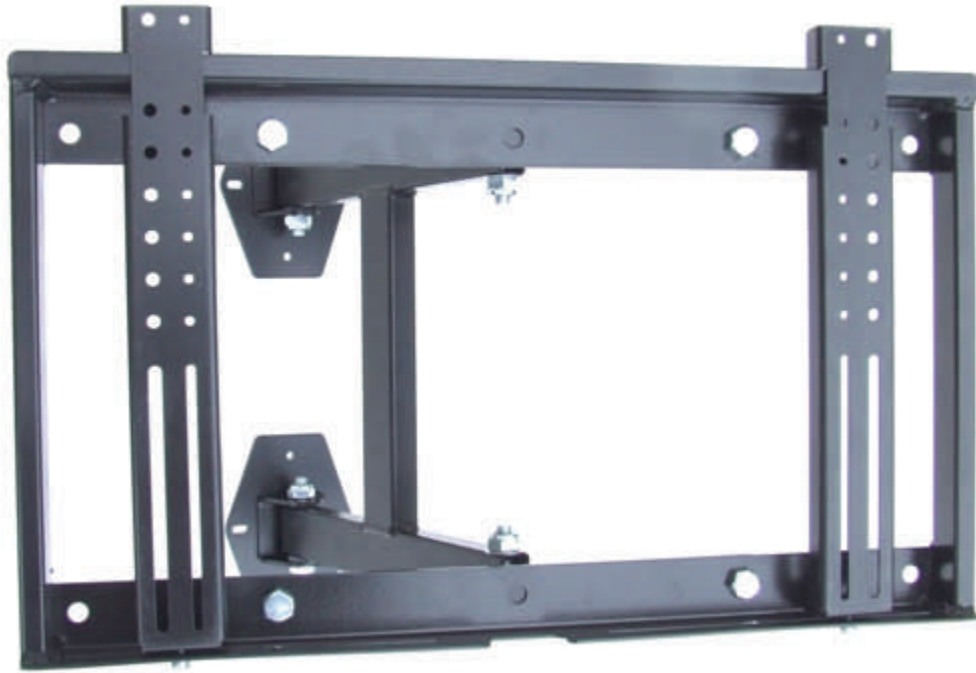

LCD TV TWIN PIVOT WALL MOUNT

WPA-500

- Designed for Plasma/LCD TVs from 26 to 37 inch (66 to 94 cm) with a minimum panel size of 700mm wide x 500 high..
- Single pivot arm with twin struts allows panel to be swiveled up to 80 degrees, left or right, depending on panel width.
- Distance from wall to rear of panel : 285mm
- Suitable for panels with mounting hole fixings from 75x75mm to 540x440mm (width x height).
- Load rating up to 100kg.
- All - metal, silver or black powder coated construction.
- Supplied fully assembled ready for mounting.