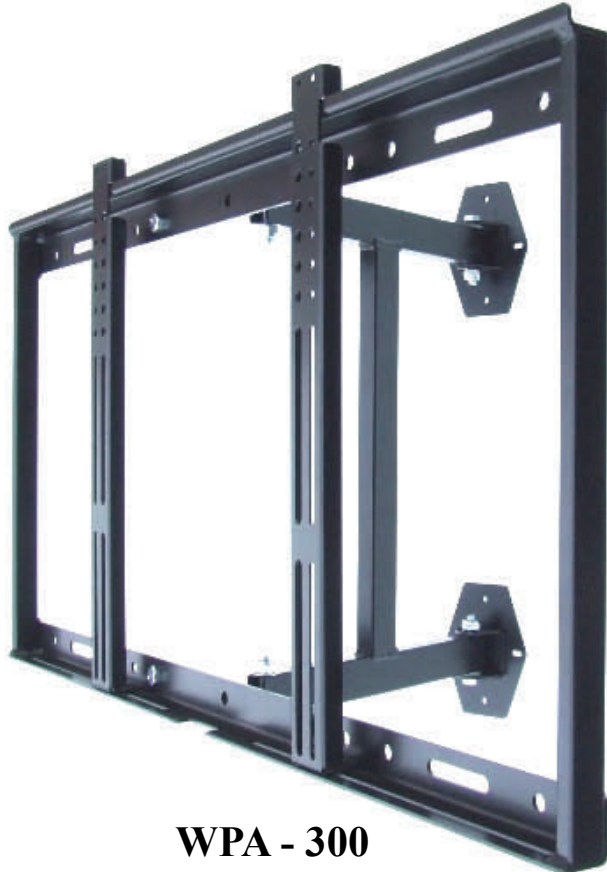

PLASMA/LCD SINGLE PIVOT ARM WALL MOUNT

WPA - 300

- Designed for Plasma/LCD TVs from 37 to 60 inch (94 to 152cm) with a minimum panel size of 920mm wide x 540 mm high.
- Single pivot arm with twin struts allows panel to be swivelled up to 80 degrees, left or right, depending on panel width.
- Distance from wall to rear of panel:385mm
- Suitable for panels with mounting hole fixings from 200 x 200mm to 760 x 440mm (width x height)
- Load rating up to 100kg
- All-metal silver or black powder coated construction.
- Supplied fully assembled ready for mounting.