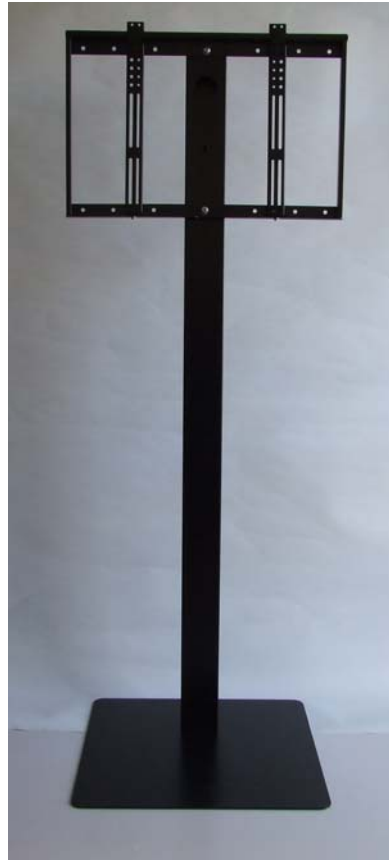

PLASMA/LCD DISPLAY STAND “NAPOLEON”

Model : NDS-180

- Designed for flat panel screens from 37 to 60– inch (94 to 152 cm).
- Suits all panels with mounting centres up to 760 x 440 mm (W x H).
- Rectangular—section tubular column with provision for internal cable routing.
- Wide base plate for maximum stability.
- All - steel construction for ultimate strength.
- Durable powder coated finish in black or silver colours.
- Supplied complete with all mounting hardware.

Specifications

Overall Height	1800mm
Base (width)	600mm
Base (depth)	600mm
Base (thickness)	5mm steel plate
Gross Weight (stand only)	18 kg