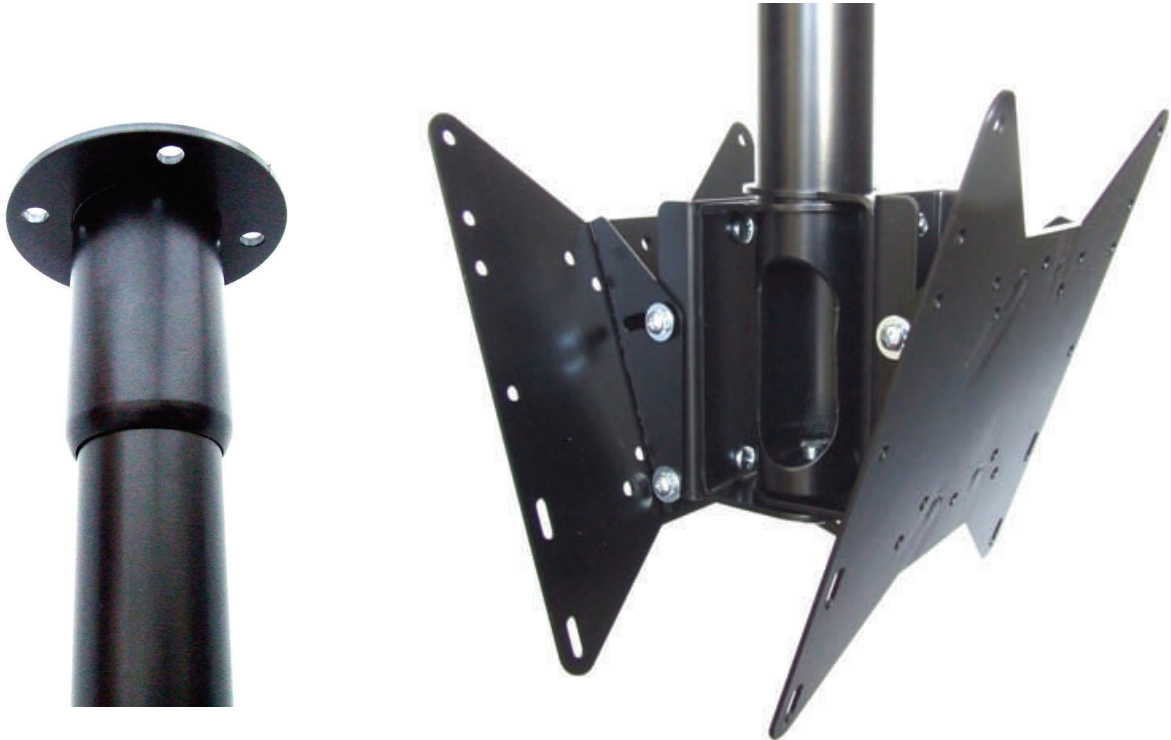

## TWIN LCD CEILING DISPLAY MOUNT

### THE LCMT-200 SERIES IS DESIGNED FOR OVERHEAD CEILING MOUNTING OF TWO LCD MONITORS BACK-TO-BACK

- **Designed for LCDs from 17 to 40 inch (43 to 102cm)**
- **Suitable for VESA compliant mounting: 75x75, 100x100, 200x100, 200x150, 200x200**
- **Tilt adjustable to 20 degrees downwards.**
- **Optional pole lengths of 0.5, 1.0, 1.5 and 2.0 metres (LCMT-200/5, LCMT-200/10, LCMT-200/15, LCMT-200/20)**
- **Internal cable routing through centre of pole.**
- **Maximum load rating of 70kg**
- **All-steel construction for ultimate strength.**
- **Powder coated finish in Silver or Black colours.**