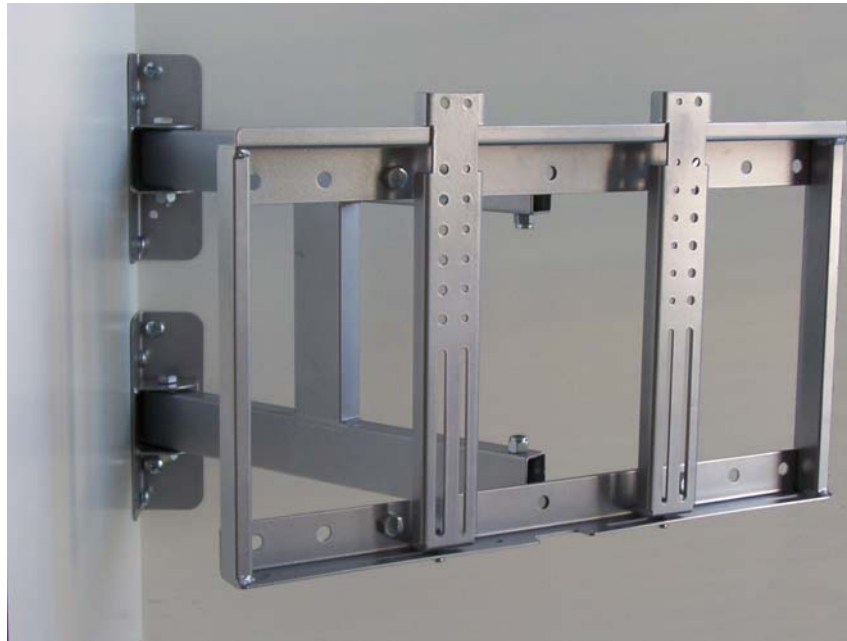

LCD TV CORNER-PIVOT ARM WALL MOUNT

CPA-4550

AUSTRALIA'S ONLY DEDICATED LCD TV WALL CORNER MOUNT

- **Designed for 26 to 50-inch (66 to 127 cm) LCD TVs with mounting centres from 100x100 to 445 x 285mm (width x height).**
- **Twin-strut pivot arm for ultimate strength and rigidity.**
- **Pivots left and right at both wall and LCD.**
- **Optional version available with 15 degrees downward tilt.**
- **Distance from wall to rear of LCD : 470mm.**
- **Maximum load rating : 70kg.**
- **Fully assembled for easy installation, including all mounting hardware.**
- **Silver Metallic or Black powder coated finish.**